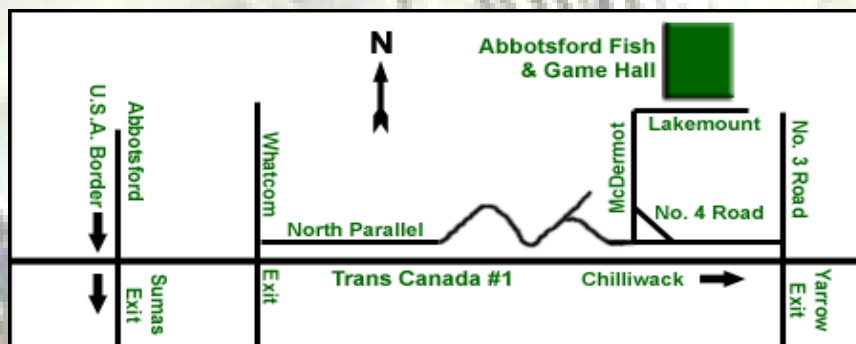

Sagittarius Archers

Children Hospital Christmas Shoot

Sunday, Dec 11 / 2016

Abbotsford Fish and Game Club

9 am – 2 pm

4161 Lakemount Road.
Abbotsford, BC

ADMISSION

**\$ 5 per round or \$ 20 all day 10 targets 3D and flat
fun shoot no ribbons.**

Snacks, treats, coffee & tea provided.

**Door prizes and turkey draw
50/50 draws.**

All funds donated to Children Hospital.

Westbound Driving Instructions

- Take Trans-Canada Hwy #1. Westbound to No. 3 Road (Exit 104)
- Head North on No. 3 Road.
- Turn West (Left) on North Parallel Road.
- Turn Right (North) on No. 4 Road.
- Turn Right (North) on McDermot Road.
- Follow McDermot around to Lakemount.

Eastbound Driving Instructions

- Take Trans-Canada Hwy #1. Eastbound to Whatcom Road. (Exit 95)
- Head North on Whatcom Rd.
- Turn Right (East) on North Parallel Road.
- Turn Left (North) on McDermot Road.
- Follow McDermot around to Lakemount.