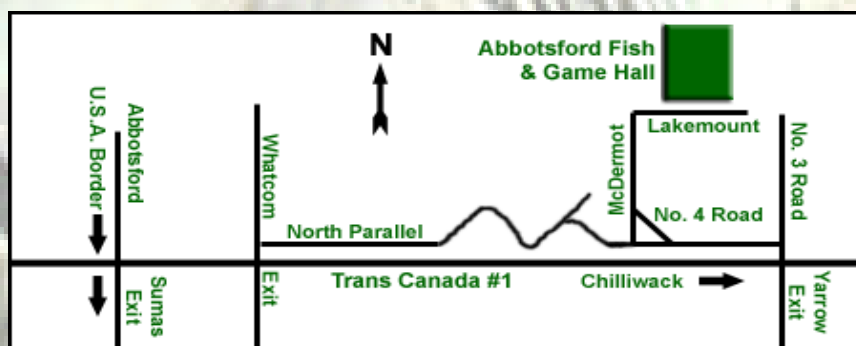

## Children Hospital Christmas Shoot

Sunday, Dec 14 / 2014

Abbotsford Fish and Game Club

10 am – 3 pm

4161 Lakemount Road.  
Abbotsford, BC

Admission

\$ 4.00 per round, all money donated  
to the Children Hospital.

Snack and Treats provided.

Concession Open

50/50 Target Draw Turkey Draw

### Westbound Driving Instructions

- Take Trans-Canada Hwy #1. Westbound to No. 3 Road (Exit 104)
- Head North on No. 3 Road.
- Turn West (Left) on North Parallel Road.
- Turn Right (North) on No. 4 Road.
- Turn Right (North) on McDermot Road.
- Follow McDermot around to Lakemount.

### Eastbound Driving Instructions

- Take Trans-Canada Hwy #1. Eastbound to Whatcom Road. (Exit 95)
- Head North on Whatcom Rd.
- Turn Right (East) on North Parallel Road.
- Turn Left (North) on McDermot Road.
- Follow McDermot around to Lakemount.